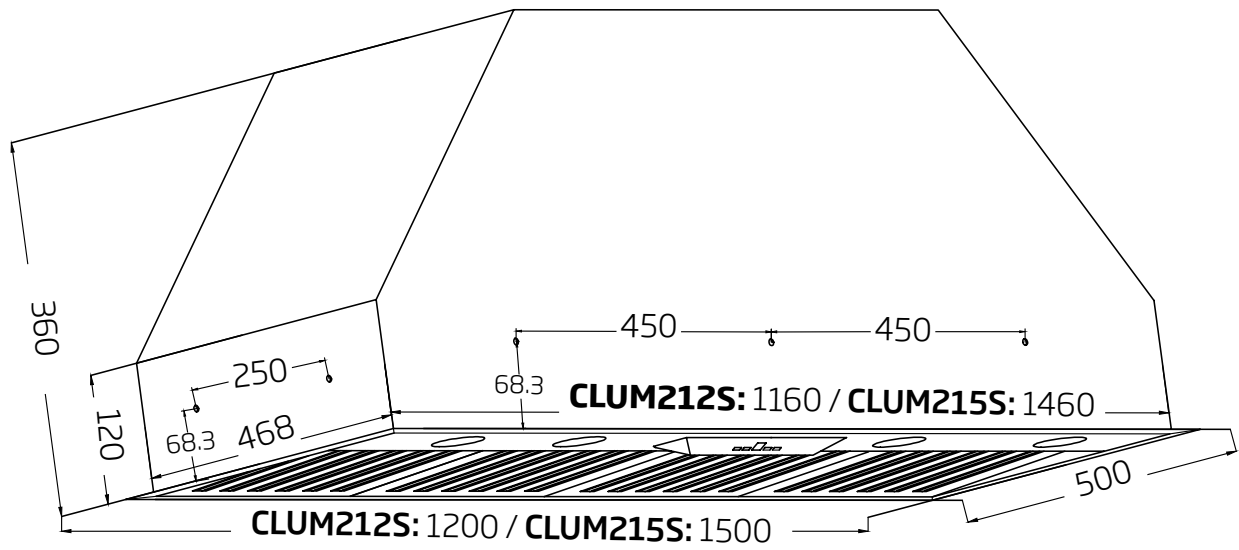

TECHNICAL DATA

- **CLUM12S** dimensions: (W x D) 1200 x 500 mm, 3 x baffle, 2 x LED lights
- **CLUM15S** dimensions: (W x D) 1500 x 500 mm, 4 x baffles, 4 x LED lights

ISODRIVE® OPTIONS

- **SP2** twin external motor
 - 3000 m³/h airflow
 - 200mm SteelFlex™ ducting (2 x 6m)
 - install roof/wall
 - rated power: 310W
- **SE** single external motor
 - 3200 m³/h airflow
 - 250mm SteelFlex™ ducting (4m)
 - 200mm SteelFlex™ ducting (2m)
 - SE accessory kit required
 - install roof/wall
 - rated power: 137W

CLUM212S, CLUM215S // 120cm & 150cm // SILENT

NOTE: Filter and light quantity may vary from model to model.

Model: CLUM212S, CLUM215S
Feeding Voltage: 220-240V 50Hz
Max Lamp Power: CLUM212S: 2 x 3 W /CLUM215S: 4 x 3W
ILCOS Code: DRR-3-H-GU10-51/55