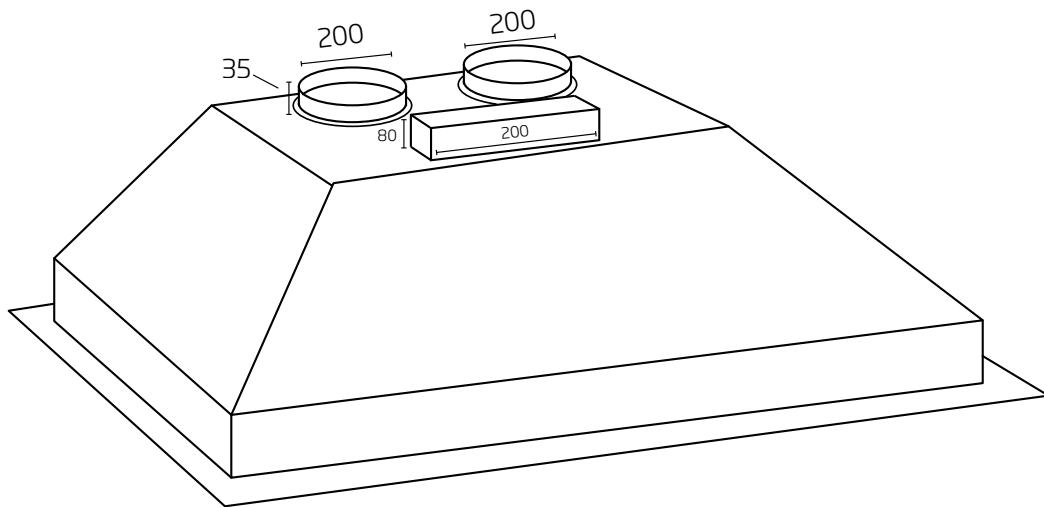

CLUM212S, CLUM215S // 120cm & 150cm // SILENT

NOTE: Filter and light quantity may vary from model to model.

Model: CLUM212S, CLUM215S
Feeding Voltage: 220-240V 50Hz
Max Lamp Power: CLUM212S: 2 x 3 W /CLUM215S: 4 x 3W
ILCOS Code: DRR-3-H-GU10-51/55