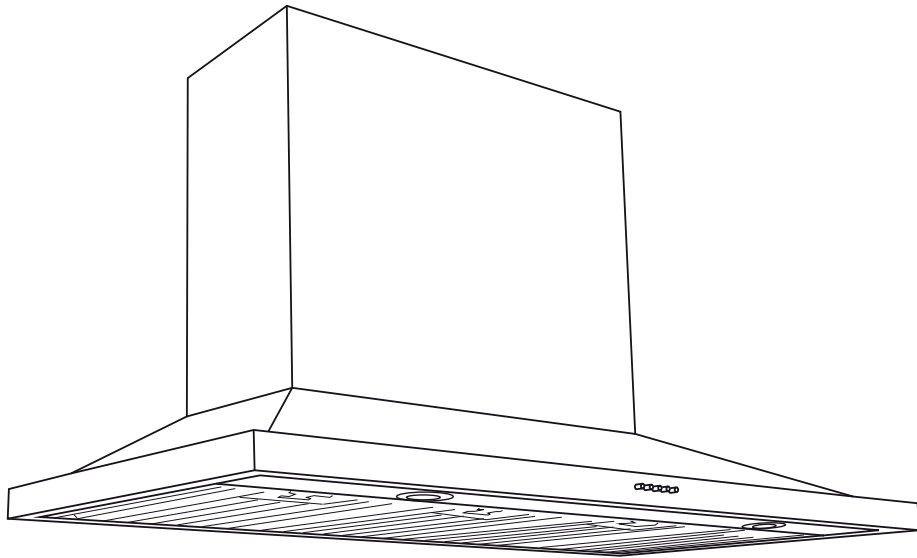

CL6272 // 120cm // ON-BOARD MOTOR

Model: CL6272
Feeding Voltage: 220-240V 50Hz
Max Lamp Power: 2 x 3.5W