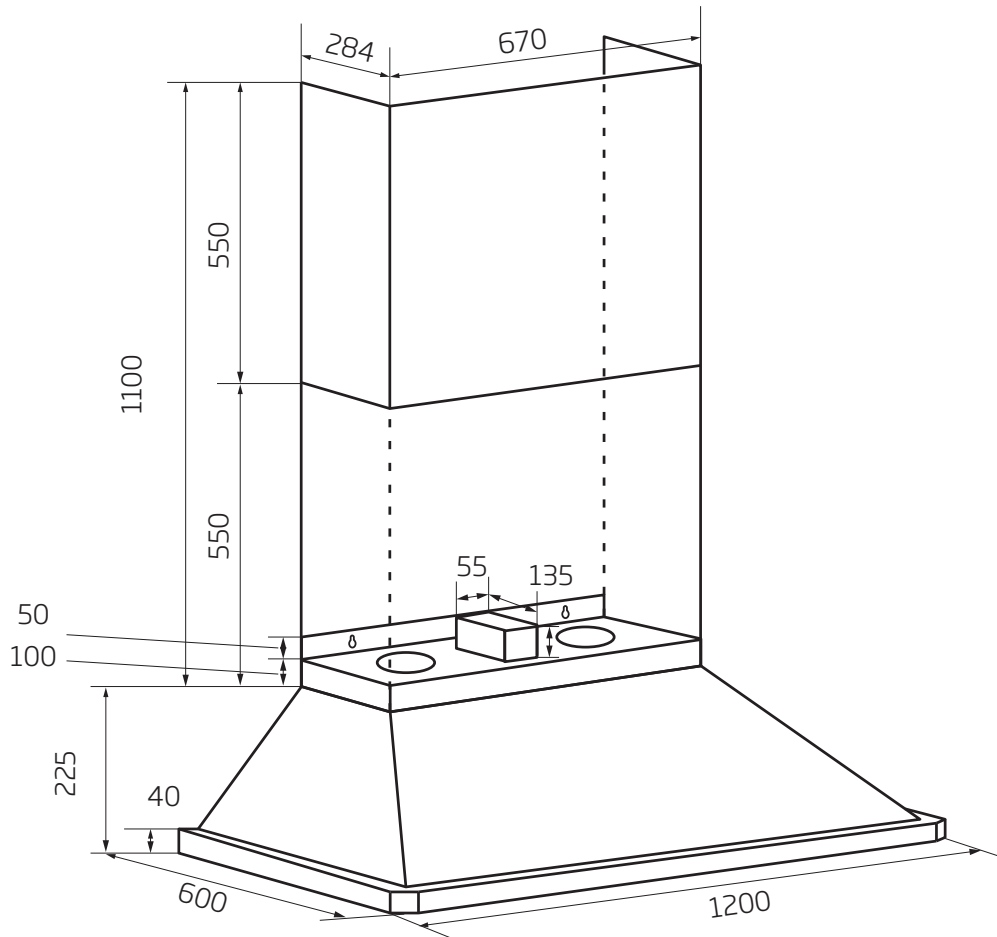

CL6272 // 120cm // ON-BOARD MOTOR

Model: CL6272
Feeding Voltage: 220-240V 50Hz
Max Lamp Power: 2 x 3.5W