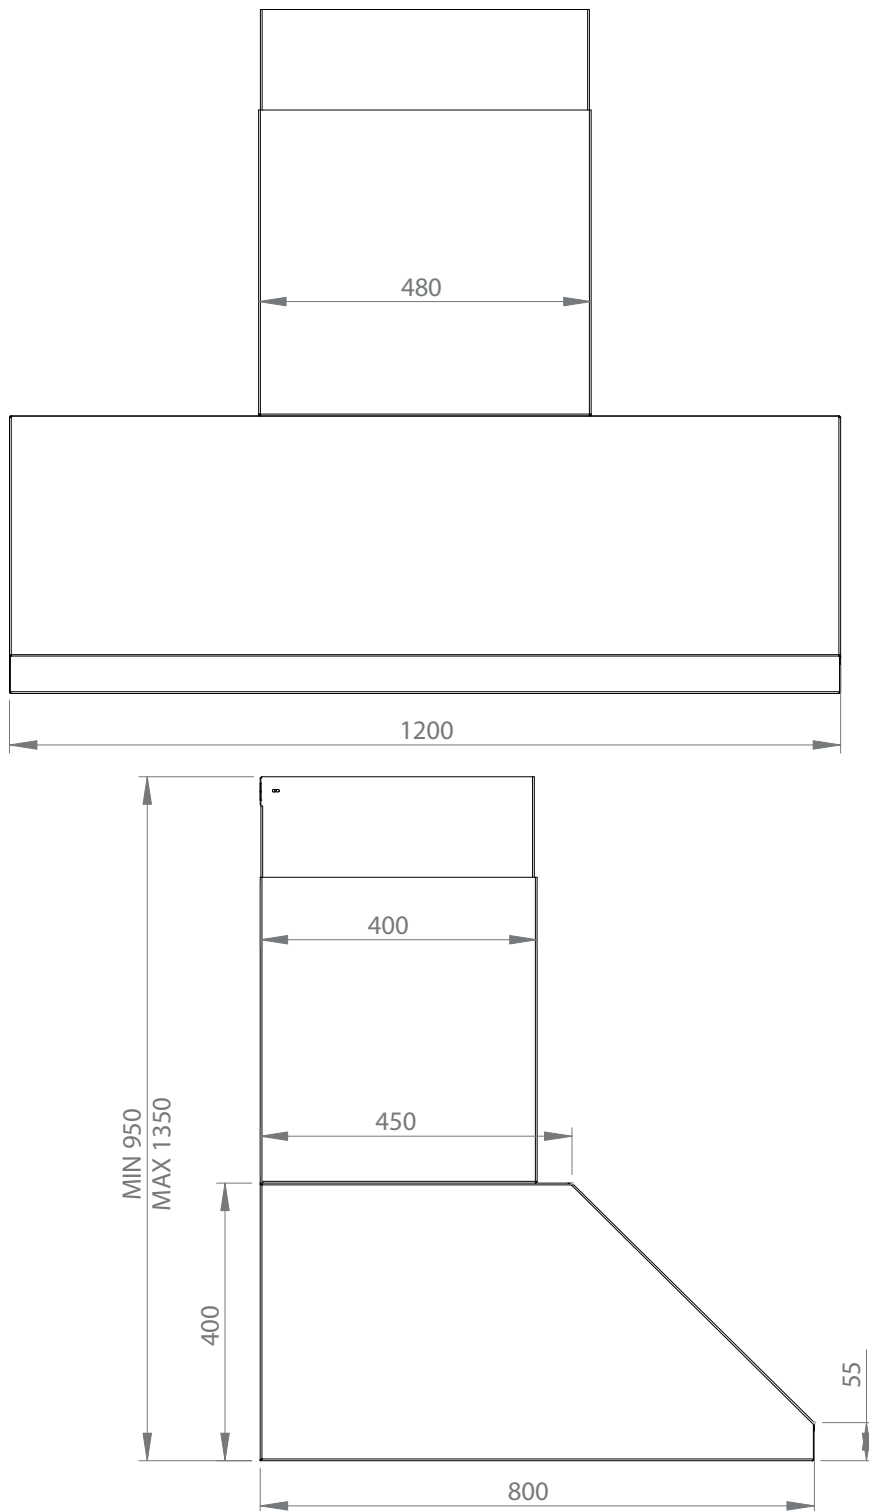

TECHNICAL DATA

- **DBH1200S** dimensions: (W x D) 1200 x 800 mm, 3 x baffles, 3 x LED lights

ISODRIVE® OPTIONS

- **SP2** twin external motor
 - 3000 m³/h airflow
 - 200mm SteelFlex™ ducting (2 x 6m)
 - install roof/wall
 - rated power: 310W
- **SE** single external motor
 - 3200 m³/h airflow
 - 250mm SteelFlex™ ducting (4m)
 - 200mm SteelFlex™ ducting (2m)
 - SE accessory kit required
 - install roof/wall
 - rated power: 137W

DBH1200S // 120cm // SILENT

Model: DBH1200S
Feeding Voltage: 220-240V 50Hz
Max Lamp Power: 3 x 2.1W